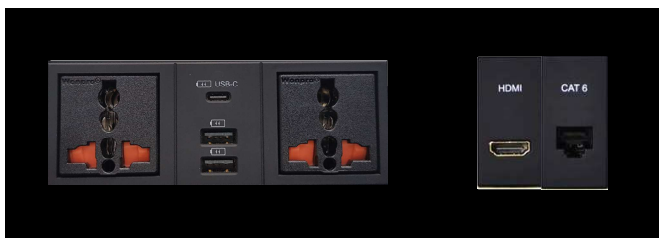

PowerHub TA-7540U Universal with HDMI and CAT6 modules