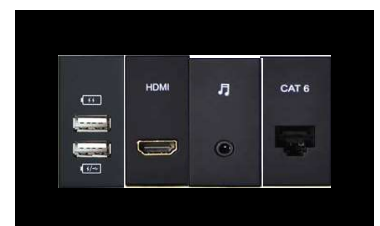

Dual USB Charging, HDMI, Audio 3.5mm, CAT6 port