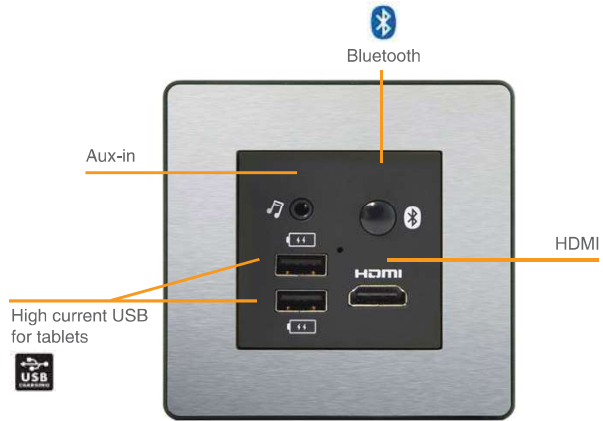

MediaHub™ UHD

Guests can charge & play content from their portable devices on the in-room TV.

The smallest and most powerful mobile device to TV connectivity panel on the market today. Providing guests with the most important, and universally accepted mobile connections to charge and play (USB, Bluetooth, and HDMI).

TA-3360 | MediaHub™ UHD

The MediaHub UHD provides guests with the most important, and universally accepted mobile connections to charge and play. Guests can use the USB to charge their mobile devices. Bluetooth pairing means that your guests can listen to their music over the TV speakers without docking, providing the freedom to roam and multi-task. The HDMI supports 4K and is the universal method for connecting mobile phones, tablets, laptops and gaming consoles to HDTV's.

Black with Brushed Metallic